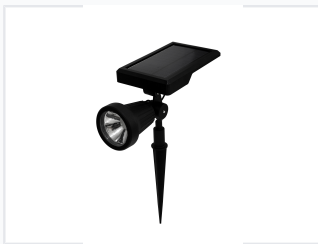

Outdoor Solar Powered Spotlight

This solar spotlight is designed for outdoor use, providing illumination powered by solar energy. It features a solar panel for charging during the day and a spotlight for directional lighting at night.

ADDITIONAL IMAGES

Product Overview

Sustainable Outdoor Illumination

The DR-3148 solar spotlight offers a versatile, wireless solution for illuminating gardens, pathways, and outdoor landscapes. By utilizing an integrated solar panel for daytime recharging, this unit automatically activates at night to provide efficient directional lighting. Its weather-resistant construction ensures durability, while the simple ground stake design allows for rapid, tool-free installation in various outdoor environments.