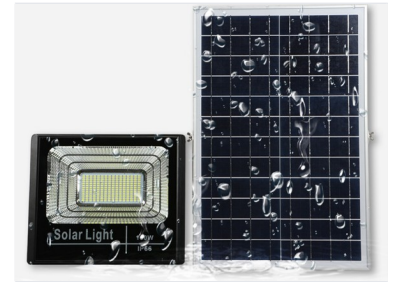

# Outdoor Solar LED Flood Light

This LED solar flood light is designed for easy installation and high brightness. With an IP65 rating, it offers a durable outdoor lighting solution.

## ADDITIONAL IMAGES

### High-Efficiency Outdoor Solar Lighting

This advanced solar flood light series offers a versatile lighting solution with options ranging from 30W to 100W, designed to provide consistent illumination without external power. Equipped with high-performance Bridgelux chips and intelligent infrared sensors, the units ensure energy savings while maintaining bright, uniform output. With a robust IP65 waterproof rating and long-lasting integrated lithium battery technology, these lights are built for durability and ease of maintenance in demanding outdoor environments.