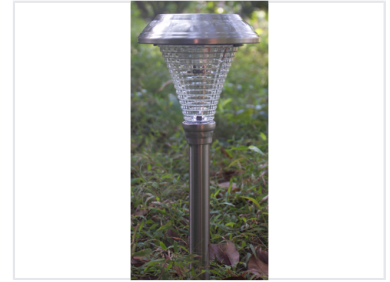

Outdoor Solar Garden Light

This outdoor light utilizes solar power to illuminate gardens and pathways. It features a decorative glass shade with a spiral pattern and a stainless steel pole for weather resistance.

Overview

Efficient Outdoor Illumination

This outdoor solar garden light is an ideal solution for illuminating pathways, lawns, and garden spaces. Featuring an amorphous solar panel and a durable stainless steel housing with a glass lens, it offers reliable performance and weather resistance. With a 10-lumen warm white LED, it provides a gentle, inviting glow while operating on a sustainable solar-powered 3.2V Li-ion battery system.

Technical Specifications

Light Output

10 lumens
Luminous Flux

| | |
|-----------------|--|
| Power Source | Amorphous solar panel with 3.2V Li-ion battery |
| Minimum Runtime | At least two days when fully charged |

Features

Key Features

- Super bright warm white LED
- On/Off switch included
- Weather-resistant design
- Easy installation