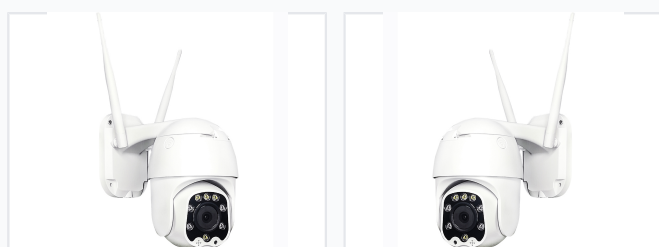

ADDITIONAL IMAGES

Overview

Compact Professional Surveillance

This 2.5-inch Super Mini Outdoor PTZ camera is an ideal solution for small-scale surveillance systems, including homes, offices, and retail stores. Featuring a high-definition 3.0-megapixel sensor with advanced image processing like Digital WDR and 3D-DNR, it ensures vivid color and clarity. With versatile pan/tilt rotation and intelligent dual-light night vision, it provides comprehensive coverage and reliable performance in various environmental conditions.

Imaging Performance

Resolution	3 MP
Lens Focal Length	3.6 mm
Advanced Image Processing	Digital WDR, 3D-DNR, Vertical Mirroring, Horizontal Mirroring, IR-cut Auto Switch

PTZ Capabilities

Movement Performance

330 °

Horizontal Rotation

90 °

Vertical Rotation

60 °/s

Horizontal Speed

40 °/s

Vertical Speed

Night Vision

Lighting System	4pcs Array IR LED + 4pcs White LED
Effective Range	30 m