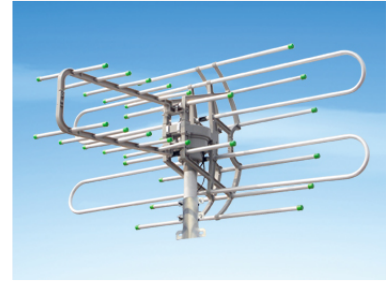

# Outdoor Digital TV Antenna

This high-gain outdoor TV antenna is designed for optimal reception of digital television signals. Featuring a robust construction with multiple elements, it provides enhanced signal strength and clarity for over-the-air broadcasts.

### High-Performance Outdoor Digital Reception

This high-gain outdoor TV antenna is engineered to deliver superior signal strength and clarity for over-the-air digital television broadcasts. Built with a robust, multi-element construction, it provides reliable performance in both VHF and UHF frequency bands. Its durable design is specifically tailored to withstand challenging outdoor weather conditions, ensuring long-term operational integrity. This unit is an ideal solution for homes located in areas with weak signal strength or significant distance from broadcast towers.