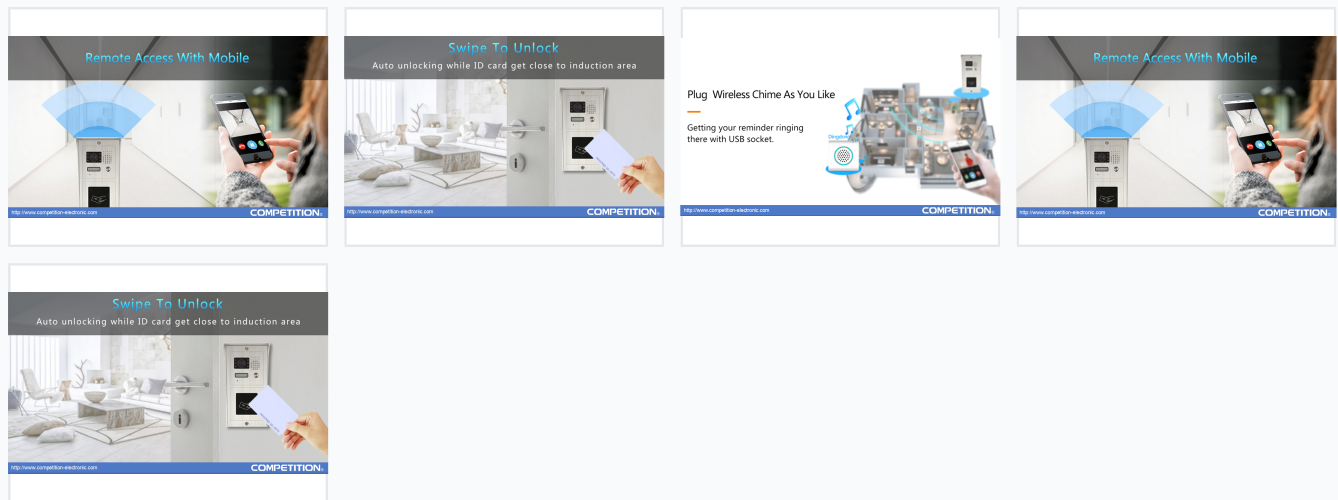

Outdoor Access Control Station with Card Reader

This outdoor access control station integrates a camera, card reader, and communication interface. Designed for outdoor use and weather resistance, it provides remote access via mobile devices.

ADDITIONAL IMAGES

Product Overview

Smart Outdoor Access Control

The Smart Outdoor Station 601 is a sophisticated, weather-resistant security solution designed for both residential and commercial applications. It integrates a high-definition camera, two-way audio communication, and an advanced card reader for secure, keyless access. Users benefit from seamless remote management via mobile devices and flexible notification options through an included wireless chime system.

Core Features

Key Functionality

- Auto-unlocking induction technology
- Built-in camera for visual monitoring
- Remote visitor verification
- Weather-resistant outdoor design

Access Methods

Card Reader, Remote Mobile Access, Two-way Communication