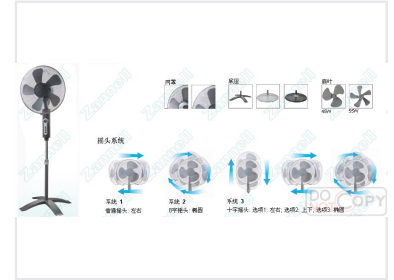

Oscillating Pedestal Fan with Multiple Modes

This oscillating pedestal fan is designed for home or office use. It features multiple oscillation modes, adjustable height, and multiple speed settings for customized airflow.

Product Overview

Versatile Oscillating Pedestal Fan

This high-performance oscillating pedestal fan is engineered for flexible climate control in professional office and residential environments. With multiple advanced oscillation patterns including standard, figure-8, and elliptical movement, it provides comprehensive air distribution. The unit features adjustable height, customizable speed settings, and a choice of power capacities to suit various space requirements.

Technical Specifications

Oscillation Patterns

- Standard Left-Right
- Figure-8
- Horizontal-Vertical-Elliptical

Design Features

Safety Grill • Adjustable Height • Multi-Blade Fan Head

Power Ratings

45W, 55W