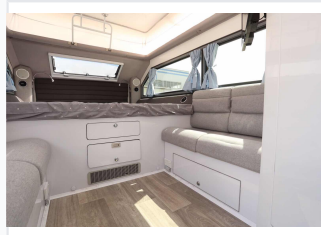

# Off-Road Adventure Caravan

This off-road caravan is built for adventure, featuring a robust chassis and all-terrain tires. It includes a comfortable interior with ample storage and essential amenities for off-grid living.

## ADDITIONAL IMAGES

### Rugged Off-Road Adventure Caravan

This off-road caravan is engineered for durability and performance in challenging environments. It features a robust chassis, heavy-duty suspension, and all-terrain tires designed to withstand harsh conditions while providing a reliable mobile living solution. With a pop-up roof for increased headroom and ventilation, this caravan balances rugged capability with essential comforts for off-grid travel.

### Key Interior Features

- Bed with storage
- Overhead storage cabinets
- Drawer storage
- Sofa seating
- Air conditioning vent
- Light-colored wood flooring

Interior Design	Compact, well-organized layout with natural light and overhead illumination.
-----------------	--