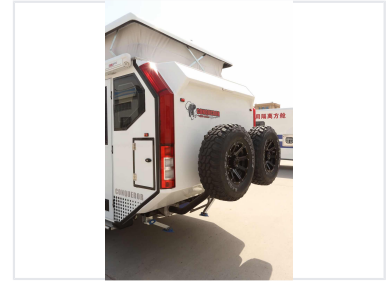

# Off-Road Adventure Caravan

This off-road caravan is built for adventure, featuring a robust chassis and all-terrain tires. It includes a comfortable interior with ample storage and essential amenities for off-grid living.

## ADDITIONAL IMAGES

### Rugged Off-Road Adventure Caravan

This off-road caravan is engineered for durability and performance in challenging environments. It features a robust chassis, heavy-duty suspension, and all-terrain tires designed to withstand harsh conditions while providing a reliable mobile living solution. With a pop-up roof for increased headroom and ventilation, this caravan balances rugged capability with essential comforts for off-grid travel.

## Exterior & Chassis

Exterior Features	Pop-up Roof, All-Terrain Tires, Heavy-Duty Suspension, Rear-Mounted Spare Tire, Stabilizer Jacks
Lighting Systems	Yes