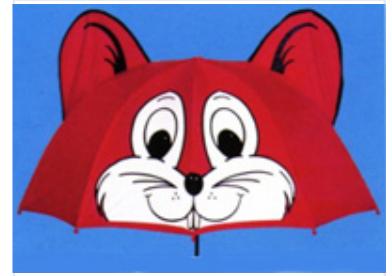

# Novelty Mouse Umbrella

This novelty umbrella is designed to resemble a cartoon mouse. It features a rounded canopy with mouse ear-shaped extensions and a printed mouse face.

### Playful Protection for Rainy Days

This novelty umbrella features a charming cartoon mouse design, making rainy days more enjoyable. Crafted with a rounded canopy, it includes distinct mouse ear-shaped extensions at the top and a detailed face print complete with eyes, nose, whiskers, and teeth. It combines whimsical aesthetics with a standard, reliable frame structure for everyday use.

### Design Features

- Mouse ear-shaped canopy extensions
- Printed mouse face graphics
- Standard handle grip

Color

Red

Theme

Cartoon, Novelty, Mouse