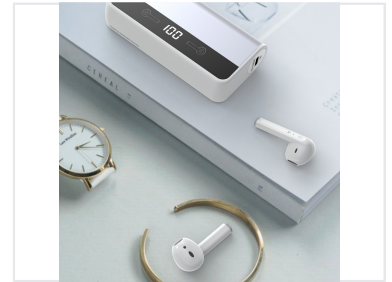

# Noise-Cancelling Wireless TWS Earphones

These wireless earphones deliver immersive audio with noise cancellation technology. Their ergonomic design ensures a comfortable fit, while Bluetooth connectivity provides a stable connection to devices.

## ADDITIONAL IMAGES