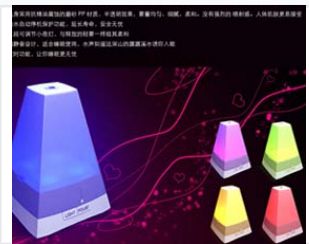

Night Light Fragrance Diffuser

This night light fragrance diffuser provides both humidification and fragrance diffusion. Its compact size allows for easy placement, and it features automatic power-off protection for safety.

ADDITIONAL IMAGES

Product Overview

A Multi-Functional Atmosphere Enhancer

This Night Light Fragrance Diffuser combines efficient humidification with ambient lighting and aromatherapy to create a relaxing environment. Designed with a durable, frosted PP material, it provides a soft, uniform mist while operating silently, making it ideal for bedrooms, hotels, and home offices. Safety features include automatic power-off protection when the water tank is empty, ensuring long-term reliability and peace of mind.