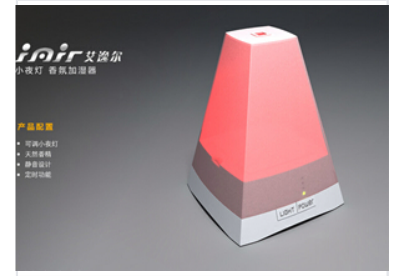

Night Light Fragrance Diffuser

This night light fragrance diffuser provides both humidification and fragrance diffusion. Its compact size allows for easy placement, and it features automatic power-off protection for safety.

ADDITIONAL IMAGES

Product Overview

A Multi-Functional Atmosphere Enhancer

This Night Light Fragrance Diffuser combines efficient humidification with ambient lighting and aromatherapy to create a relaxing environment. Designed with a durable, frosted PP material, it provides a soft, uniform mist while operating silently, making it ideal for bedrooms, hotels, and home offices. Safety features include automatic power-off protection when the water tank is empty, ensuring long-term reliability and peace of mind.