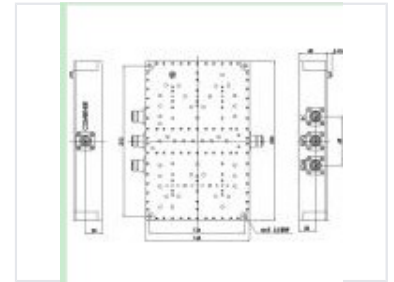

Network Interface Controller

This network interface controller enables efficient data transfer within a computer. It provides a stable connection for networking applications.

Product Overview

High-Performance Network Interface Controller

This Network Interface Controller is engineered for robust data communication and seamless connectivity in demanding environments. Designed with precision and reliability in mind, it features a comprehensive layout that ensures efficient port management and stable signal transmission. This device serves as a critical component for professional networking infrastructures requiring consistent performance and technical accuracy.

Technical Specifications

Reference Dimensions

Reference Point	Value
Ref. 1100	1100
Ref. 140	140
Ref. 150	150
Ref. 210	210
Ref. 40	40

Device Category

Network Communication • Interface Controller