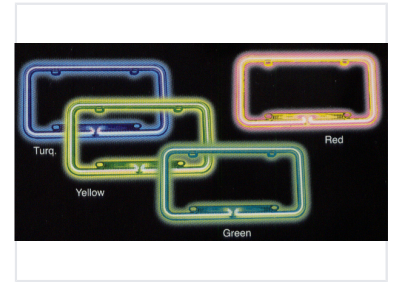

Neon Car License Plate Frame

Vibrant neon license plate frames enhance a vehicle's appearance. Available in colors such as turquoise, yellow, green, and red, the frames add a unique glow to license plates.

Product Overview

Vibrant Customization

These neon license plate frames provide an eye-catching aesthetic upgrade for any vehicle. Engineered for durability, they are built to withstand various weather elements while maintaining their glow. Installation is straightforward, making them an ideal accessory for car, truck, and motorcycle owners seeking a unique look.

Product Details

Vehicle Compatibility

Cars • Trucks • Motorcycles

Build Quality

- Weather-resistant construction
- Long-lasting illumination
- Easy-install design

Available Colors

Turquoise, Yellow, Green, Red