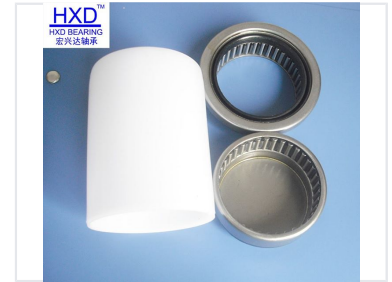

Needle Roller Bearing Repair Kit

This needle roller bearing repair kit includes a needle roller bearing assembly, a thrust washer, and a bearing cup. The kit is suitable for applications requiring high load capacity and precise movement.

Overview

Needle Roller Bearing Repair Kit

This comprehensive repair kit is engineered for high-performance needle roller bearing replacement in specific automotive applications. Designed to reduce friction and support radial loads, the kit includes essential components such as needle roller assemblies, thrust washers, and bearing cups. Each component is manufactured to ensure precise movement and efficient operation, meeting rigorous quality standards for automotive maintenance.