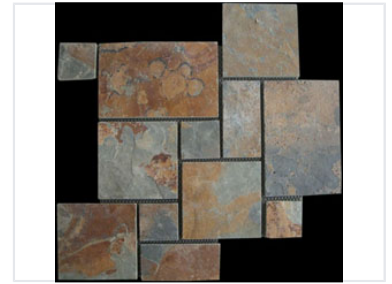

Natural Slate Mosaic Tile Sheet

Natural slate mosaic tile sheets blend browns, grays, and rust. Various rectangular and square tile sizes are arranged in an irregular layout and mounted on mesh.

Product Overview

Natural Slate Mosaic Tile Sheet

This natural slate mosaic tile sheet features a sophisticated blend of earthy tones, including rich browns, grays, and rust, to create a warm, organic aesthetic. The design utilizes an irregular layout of various rectangular and square tile sizes, perfect for adding texture and character to any space. Mounted on a convenient mesh backing, these tiles are designed for efficient installation in both residential and commercial interior design projects.

Design and Aesthetics

Color Palette	Brown, Gray, Rust
Pattern Style	Irregular mosaic

Installation

Recommended Applications

- Backsplashes
- Accent walls
- Flooring

Backing Type	Mesh backing
--------------	--------------