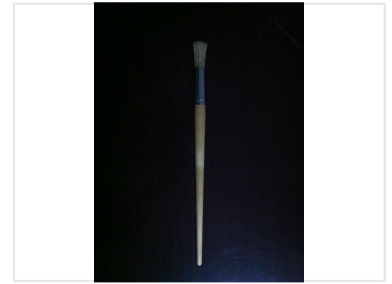

Natural Bristle Paint Brush Set

This paint brush set features natural pig bristles. The brushes are suitable for various painting techniques and media.

ADDITIONAL IMAGES

Product Overview

Natural Bristle Paint Brush Set

This versatile set of natural bristle paint brushes is designed for a wide range of painting applications, from detailed artistic work to broader surface coverage. Each brush features high-quality natural bristles secured by durable metal ferrules, ensuring consistent paint application and longevity. The set includes a variety of sizes, making it an essential tool kit for professional painters and artists alike.

Technical Specifications

Available Sizes

- 20
- 30
- 40
- 50
- 60
- 70
- 80

Bristle Material	Natural Bristle
Ferrule Material	Metal
Handle Material	Plastic

Features

Key Features	Hanging Hole, Natural Bristles, Assorted Sizes, Metal Ferrule
--------------	---