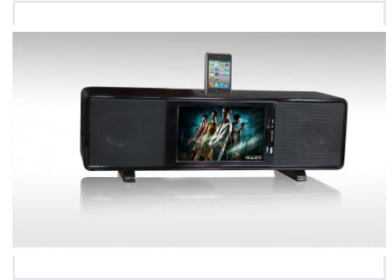

# Multimedia Speaker System with Integrated Display

This multimedia speaker system is designed for audio and video playback. It features an integrated display for video viewing, alongside speakers for audio output.

### Multifunctional Multimedia Solution

The SL-805 multimedia speaker system is a compact, high-performance device engineered for seamless audio and video playback. Featuring an integrated display for direct viewing and a convenient mobile docking station, it serves as an all-in-one hub for media consumption. Its space-saving design is perfectly suited for professional desktop or office shelf placement, providing both charging capabilities and entertainment in a single unit.

## Technical Features

|                      |   |
|----------------------|---|
| Core Functionalities | Audio Playback, Video Playback, Device Charging, Mobile Docking |
| Designed For         | Desktop or shelf placement                                      |
| Form Factor          | Compact   |