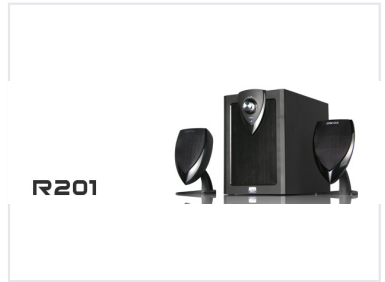

Multimedia Speaker System with Adjustable Bass

This multimedia speaker system delivers high-quality audio with a balanced sound profile. The wooden enclosure houses a powerful subwoofer and two satellite speakers, providing deep bass and clear highs.

Product Overview

Immersive Audio Experience

The R201 multimedia speaker system is engineered to deliver high-quality audio for a truly immersive listening experience. Comprising a powerful subwoofer and two satellite speakers, this system provides a balanced sound profile characterized by deep, resonant bass and crisp, clear highs. Its versatile design ensures seamless connectivity with computers, smartphones, and various audio devices, making it an ideal upgrade for any professional desktop setup.

Technical Specifications

System Components

- 1 x Powerful Subwoofer
- 2 x Satellite Speakers

Audio Performance

1 pc

Subwoofer Unit

2 pcs

Satellite Speakers