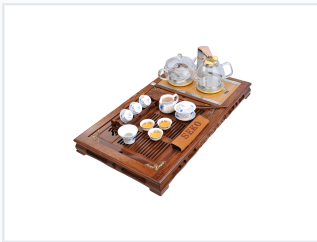

Multifunctional Wooden Tea Tray with Electric Tea Maker

This multifunctional tea tray is crafted from high-quality wood and features an integrated electric tea maker. It includes slots for water drainage and space for tea accessories, providing an elegant solution for traditional tea ceremonies.

ADDITIONAL IMAGES

Product Overview

Elegant Tea Preparation Solution

This multifunctional tea tray combines traditional craftsmanship with modern convenience, featuring a high-quality wooden base designed for authentic tea ceremonies. The integrated electric tea maker system includes a dual-pot setup for efficient brewing and serving. Perfectly suited for professional or home use, this comprehensive set offers a seamless experience for tea enthusiasts.

Physical Dimensions

Dimensions & Weight

Attribute	Value
Length	800 mm
Width	450 mm
Height	75 mm
Total Weight	13 kg

Features

Key Features

- Chicken wing wood construction
- Integrated water drainage system
- Brass corner reinforcements
- Includes 3 furnace options
- Dual-pot electric heating system