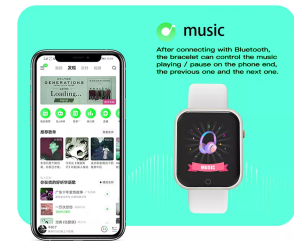

Smart Connectivity

Change watch wallpaper

Integrated Smart Features

- Call and Message Notifications
- Remote Camera Control
- Bluetooth Music Playback Control
- Synchronized Weather Updates
- Find Phone Functionality
- Customizable Watch Faces (DIY Wallpaper)

Technical Specifications

System Requirements

Platform	Minimum Version
Android	5.0 or above
iOS	9.0 or above