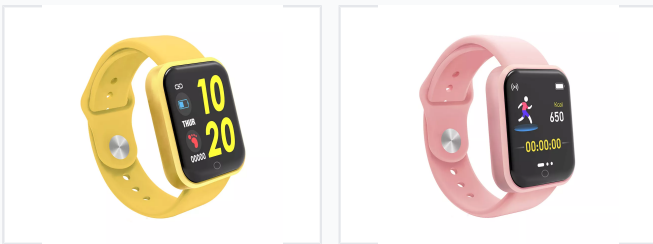

Multifunctional Smart Watch with Fitness Tracking

This smart watch is designed for fitness tracking and health monitoring. It tracks steps, calories, heart rate, and sleep patterns, providing users with valuable insights into their daily activities.

ADDITIONAL IMAGES

Product Overview

Versatile Smart Fitness Companion

The D20 Y68 is a multifunctional smart watch designed for sports enthusiasts and professionals seeking a reliable health tracking solution. It features a modern rectangular 1.44-inch display and a comfortable silicone strap, making it ideal for all-day wear. With integrated heart rate, blood pressure, and sleep monitoring, this device provides comprehensive wellness data directly to your wrist.

Core Performance

Key Performance Metrics

1.44 inches

Display Size

150 mAh

Battery Capacity

4

Bluetooth Version

Technical Specifications

System Requirements

Platform	Minimum Version
Android	5.0 or above
iOS	9.0 or above

Design & Build

Physical Characteristics

Component	Material/Style
Strap Material	Silicone
Style	Modern / Sport
Display Shape	Rectangular
Button Type	Single Touch-Sensitive