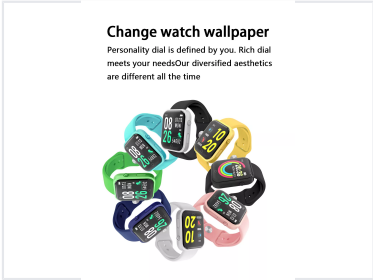

Multifunctional Smart Watch with Fitness Tracking

This smart watch is designed for fitness tracking and health monitoring. It tracks steps, calories, heart rate, and sleep patterns, providing users with valuable insights into their daily activities.

ADDITIONAL IMAGES

Product Overview

Versatile Smart Fitness Companion

The D20 Y68 is a multifunctional smart watch designed for sports enthusiasts and professionals seeking a reliable health tracking solution. It features a modern rectangular 1.44-inch display and a comfortable silicone strap, making it ideal for all-day wear. With integrated heart rate, blood pressure, and sleep monitoring, this device provides comprehensive wellness data directly to your wrist.

Core Performance

Key Performance Metrics

1.44 inches

Display Size

150 mAh

Battery Capacity

4

Bluetooth Version

Smart Connectivity

Change watch wallpaper

Personality dial is defined by you. Rich dial meets your needs. Our diversified aesthetics are different all the time.

Integrated Smart Features

- Call and Message Notifications
- Remote Camera Control
- Bluetooth Music Playback Control
- Synchronized Weather Updates
- Find Phone Functionality
- Customizable Watch Faces (DIY Wallpaper)