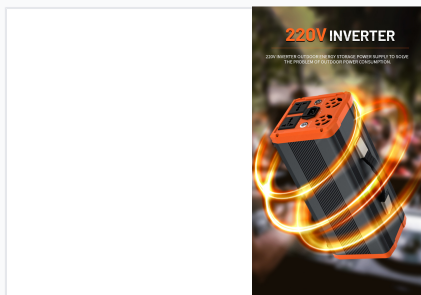

Multifunctional Portable Power Station with Solar Recharge

This portable power station provides a reliable power source for various applications where electricity is needed. It features multiple output ports for versatile connectivity and is designed for both indoor and outdoor use.

ADDITIONAL IMAGES

Overview

Versatile Energy Solution for Outdoor and Emergency Use

This multifunctional portable power station is designed to provide reliable energy for camping, fishing, and emergency backup. Featuring high-capacity lithium-ion technology and a pure sine wave inverter, it ensures stable power for sensitive electronics without risk of damage. With multiple charging methods including solar, AC, and vehicle inputs, it offers a truly flexible power solution for any environment.

Fast Charge, Lithium Battery, LED Illumination, Automotive Grade Cells, Voltage Stabilization, Pure Sine Wave

Performance Metrics

Performance Highlights

280000 mAh

Max Battery Capacity

1000 W

Rated Output Power