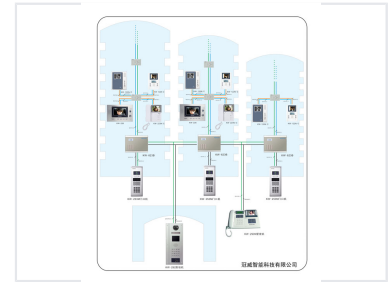

## System Overview

### Comprehensive Communication Network

This multi-unit interphone and pager system is engineered for robust residential and commercial communication. It integrates outdoor stations, indoor monitors, and central management units into a unified network architecture. Designed for secure access control, this solution ensures reliable connectivity across complex multi-unit environments.