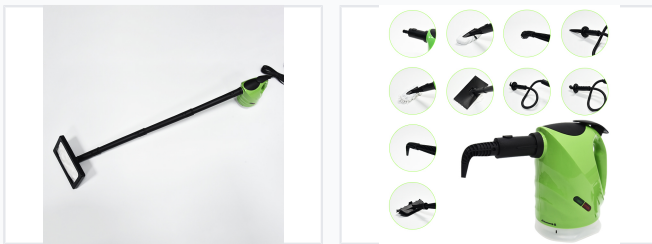

Multi-Purpose Handheld Steam Cleaner with Mop

This multi-purpose steam cleaner is designed for various cleaning tasks. It comes with multiple attachments for different cleaning applications, including nozzles, brushes, and mop heads.

ADDITIONAL IMAGES

Overview

Versatile Steam Cleaning Solution

This multi-purpose handheld steam cleaner with integrated mop functionality offers a powerful, chemical-free way to sanitize and clean your home. Featuring a rapid 30-second heat-up time and a continuous steam output, it is designed for efficiency across various surfaces including floors, tiles, windows, and fabrics. Its lightweight, compact design and 4-meter power cord ensure easy maneuverability and convenient storage for any household environment.

Physical Dimensions

Main Unit Dimensions (L x W x H)	210 x 130 x 1195 mm
----------------------------------	---------------------

Features

Key Advantages

- Chemical-free sanitization
- Fast 30-second heat-up
- Detachable water tank for continuous use
- Lightweight and portable design
- Includes multi-purpose accessories