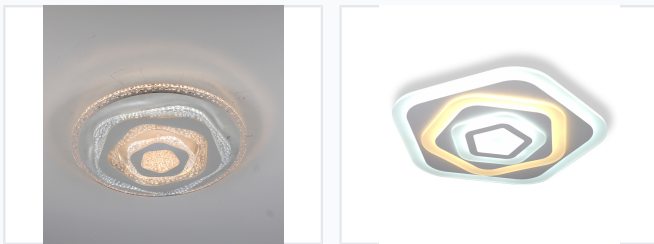

# Multi-Layered LED Ceiling Light

This LED ceiling light features a multi-layered design with integrated LED strips, offering adjustable color temperatures and dimming capabilities. Constructed with acrylic and a metal frame, it provides energy-efficient and long-lasting performance.

## ADDITIONAL IMAGES

### Modern Multi-Layered Illumination

This multi-layered LED ceiling light combines contemporary aesthetics with advanced functionality, making it an ideal choice for modern living spaces. Featuring a durable construction of aluminum, acrylic, and iron, it offers both longevity and a sleek, sophisticated look. With integrated dimming and adjustable color temperature controls via remote, users can easily customize their lighting environment from warm, cozy tones to bright, cool illumination.

### Available Dimensions

- 500 x 500 x 60 mm
- 800 x 800 x 60 mm