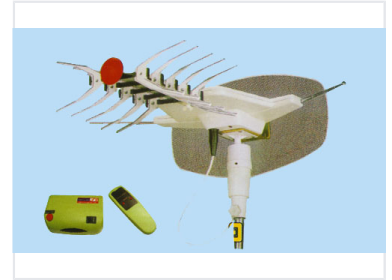

Multi-Element Receiver Antenna with Remote Control

This antenna is designed for efficient signal reception. It features a multi-element array with remote control for adjusting its orientation.

Overview

High-Performance Signal Reception

The JY75 multi-element receiver antenna is engineered for efficient signal capture and superior directionality. Featuring a robust reflector screen and an integrated remote control system, this unit allows for precise orientation adjustments to optimize reception. Built with durable, weather-resistant materials, it offers reliable performance for demanding outdoor installations.

Technical Specifications

Installation Environment

Outdoor Rated • Weather Resistant