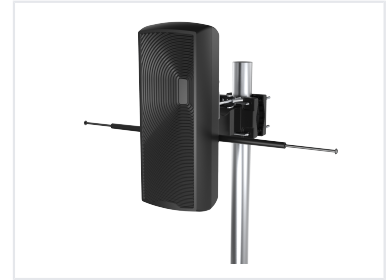

Multi-Directional TV Antenna

This multi-directional antenna is designed for optimal signal reception from various directions. Its compact design minimizes wind load and maximizes aesthetic appeal.

ADDITIONAL IMAGES

Product Overview

High-Performance Multi-Directional Reception

This innovative all-in-one antenna solution is designed to provide comprehensive 360-degree coverage for VHF and UHF signals, ensuring reliable reception for televisions and FM radio. Featuring a smart boost system with an integrated adjustment dial, it allows for fine-tuned signal optimization. Its durable, weather-resistant construction makes it suitable for diverse exterior installations, including walls, roofs, balconies, and attics.

Technical Specifications

Signal Processing

Smart Boost System • Adjustment Dial

Coverage Type	Omni-directional (360-degree)
---------------	-------------------------------

Supported Bands	FM, VHF, UHF
-----------------	--------------