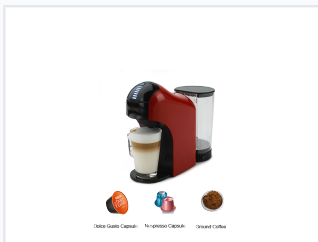

Multi-Capsule Coffee Machine for Nespresso and Dolce Gusto with Powder Option

This multi-capsule coffee machine is compatible with Nespresso capsules, Dolce Gusto capsules, and coffee powder. It features 7 level LED volume control for ease of use.

ADDITIONAL IMAGES

Overview

Versatile Multi-Capsule Coffee Solution

This advanced multi-capsule coffee machine offers exceptional versatility, designed to accommodate Nespresso capsules, Dolce Gusto capsules, and ground coffee powder in a single unit. Featuring an intuitive mouse scroll wheel interface and a 7-level LED volume selector, users can easily customize their brew strength and size. With a high-performance 15-bar pressure pump and a compact, user-friendly design, this machine is an ideal choice for both home and office environments.

Technical Specifications

Pump Pressure

15 bar
Pressure

Rated Power	1450 W
Voltage	110-240V
Water Tank Capacity	1 L
Product Weight	2.5 kg

Features & Compatibility

Control Features

- Mouse Scroll Wheel interface
- 7-level LED volume selection
- 3-level cup size settings
- On/Off switch

Design Highlights

Drawer-type capsule holder • Compact design • Easy-to-use interface

Compatible Formats

Nespresso, Dolce Gusto, Coffee Powder