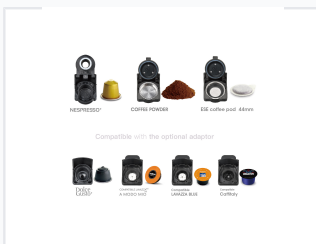

# Multi-Capsule Coffee Machine

This multi-capsule coffee machine is compatible with a variety of coffee formats, including Nespresso, Dolce Gusto, and Lavazza capsules, as well as coffee powder and pods. It features a 0.6L water tank, 19 bar pump pressure, and automatic shut-off.

## ADDITIONAL IMAGES

### Operational Features

- Transparent removable water tank
- ON/OFF main switch
- Ready-to-brew indicator
- Manual or auto-stop brewing options
- Patented brewing group design

<b>Supported Capsule &amp; Coffee Systems</b>	Nespresso Compatible, Dolce-Gusto, Coffee Powder, Coffee Pods, Lavazza A Modo Mio, Lavazza Blue, Caffitaly
---	--