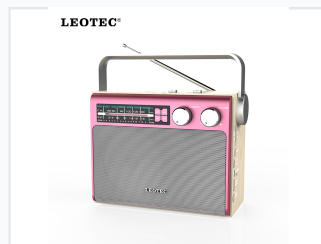

Multi-Band Portable Radio with Media Inputs

This portable radio receives MW, FM, and SW bands. It also plays digital audio files via SD and TF card slots, and it has an AUX input.

ADDITIONAL IMAGES

Overview

Versatile Portable Radio Solution

This multi-band portable radio combines classic analog tuning with modern digital media playback capabilities. Designed for flexibility, it supports FM, MW, and SW bands alongside USB, Micro SD, and AUX inputs for versatile audio streaming. Its portable design, featuring a built-in rechargeable lithium battery and optional LED lighting, makes it an ideal choice for both indoor and outdoor applications.

Power & Hardware

Power & Output Options

- Built-in rechargeable lithium battery
- DC 9V adapter input
- USB 5V output
- DC 6V output

Additional Features

Headphone Jack • Optional LED Headlights • Telescopic Antenna • Carrying Handle