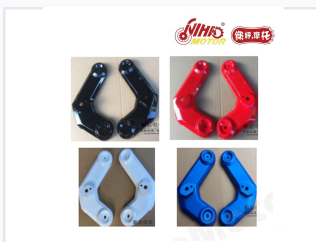

Motorcycle Winker Decoration Cover for Honda MSX125 and Electric Scooters

This winker decoration cover enhances the look of Honda MSX125 motorcycles and electric scooters. It provides a stylish and protective cover for the winker area.

ADDITIONAL IMAGES

Product Overview

The BK-13 cover offers a stylish upgrade and protection for Honda MSX125 winker components.

Premium Winker Decoration Covers

The BK-13 winker decoration cover is a high-quality accessory designed to enhance the aesthetic appeal of motorcycles and electric scooters. Crafted for a seamless fit, these covers provide both a stylish customized look and protective shielding for winker components. Durable construction ensures long-lasting performance and resistance to daily wear and tear for motorcycle enthusiasts.