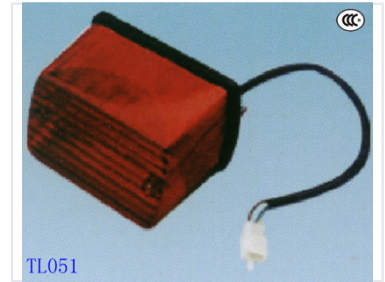

# Motorcycle Tail Light with Wiring Harness

This motorcycle tail light assembly provides rear illumination. It features a red lens, black trim, and includes a wiring harness.

### Professional Rear Illumination Solution

This motorcycle tail light assembly is engineered for reliable rear illumination, featuring a durable red lens for high visibility and a sleek black trim for seamless aesthetic integration. The unit comes pre-equipped with a dedicated wiring harness, ensuring a straightforward electrical connection to your vehicle's existing system. Designed for versatility, this component is suitable for motorcycles and various other vehicles requiring dependable rear lighting.

## Technical Details

Model Number	TL051
Component Type	Tail Light Assembly
Key Features	Wiring Harness Included, Red Lens, Black Trim, Rear Illumination