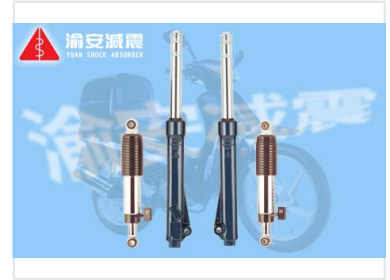

# Motorcycle Ride Dampener

This high-performance shock absorber is designed for motorcycles. It provides superior damping and ride comfort with its durable construction and precision engineering.

### High-Performance Ride Dampening

This high-performance shock absorber is precision-engineered to deliver superior damping and enhanced ride comfort for a variety of motorcycle models. Designed for optimal handling and stability, its durable construction ensures reliable performance across diverse riding conditions. It is an essential upgrade for riders seeking improved control and a smoother, more responsive experience on the road.