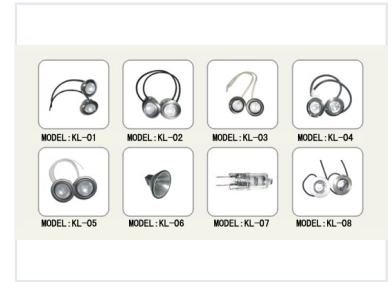

# Motorcycle Lighting Components and Accessories

This collection features various motorcycle lighting components and accessories. The components include dual-bulb lighting units with flexible wire connections, spotlight-style bulbs, and halogen bulbs.