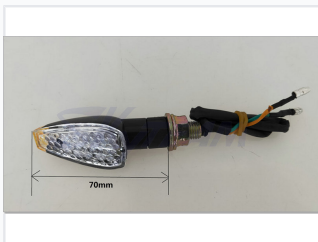

Motorcycle LED Turn Signal Light

This LED turn signal light is designed for motorcycles. It features a clear lens for enhanced visibility and a durable housing.

ADDITIONAL IMAGES

Product Overview

High-Performance LED Turn Signal

This high-intensity LED turning light is engineered specifically for compatibility with DAX SKYMAX motorcycles. Designed for enhanced visibility and safety, it features a durable black housing and a clear lens for optimal light output. The unit is built for long-lasting performance, making it an ideal choice for replacement or upgrades.

Physical Dimensions

Length	70 mm
--------	-------

Design & Build

Housing Color	Black
Lens Type	Clear

Compatibility

Compatible Models	DAX SKYMAX, SKYTEAM
-------------------	---------------------

Installation