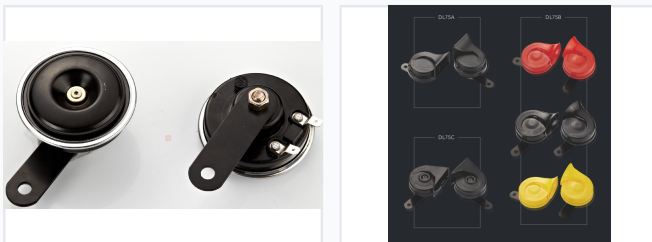

Motorcycle Horn Set

This motorcycle horn set is engineered for optimal sound projection and long-lasting performance. It provides a clear and loud warning signal, enhancing safety on the road.

ADDITIONAL IMAGES

Product Overview

High-Performance Motorcycle Horn Set

This motorcycle horn set is engineered for optimal sound projection and long-term durability, ensuring a clear and loud warning signal for enhanced rider safety. Designed with robust materials, these horns are built to withstand diverse weather conditions and are compatible with a wide range of motorcycle models. Available in multiple configurations and colors, they serve as an ideal replacement or upgrade for various electrical systems.

Technical Specifications

Housing Finishes

Chrome • Black • Blue/White • Green • Yellow • Red

Installation Features

- Standard mounting hardware included
- Electrical connectors included
- Easy to install

Electrical System