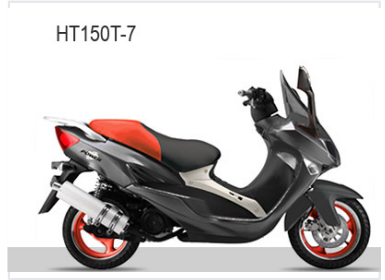

Motorcycle Fairing with Gray and Orange Design

This motorcycle fairing features a sleek gray and orange design. It provides enhanced aesthetics and protection for the motorcycle.

Product Overview

Sleek Performance Fairing

This high-quality motorcycle fairing is designed to enhance both the aesthetics and performance of your vehicle. Featuring a distinctive gray and orange color scheme, it offers a modern, sleek look suitable for scooter-style motorcycles. Built for durability, this component integrates seamlessly with the bike's existing design to provide a professional finish.

Technical Details

Model Identifier	HT150T-7
Design Style	Scooter-style, Gray and Orange
Application	Motorcycle Fairing