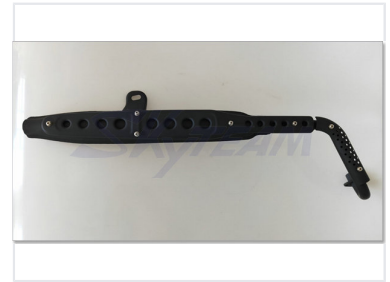

Motorcycle Exhaust Muffler

This motorcycle exhaust muffler reduces engine noise and emissions. It features a durable metal construction with a black finish and includes a mounting bracket for secure installation.

ADDITIONAL IMAGES

Product Overview

Performance Exhaust Upgrade

This black muffler is specifically engineered for DAX SKYMAX motorcycles, offering a direct replacement or upgrade for your exhaust system. Constructed from durable metal with a corrosion-resistant black finish, it ensures both longevity and a sleek, custom aesthetic. The design includes an integrated heat shield and mounting bracket, facilitating straightforward installation while enhancing the bike's overall appearance.

Technical Specifications

| | |
|---------------|---|
| Compatibility | DAX SKYMAX |
| Finish | Black |
| Material | Durable Metal |
| Key Features | Corrosion Resistant, Integrated Heat Shield, Mounting Bracket Included, Perforated Design |