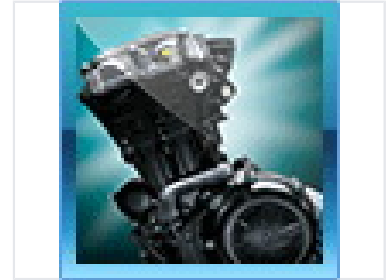

# Motorcycle Engine Assembly

This high-performance motorcycle engine assembly features a compact design and robust construction. It includes the cylinder head, block, and supporting components for easy integration.

### High-Performance Engine Assembly

This motorcycle engine assembly is engineered for optimal power delivery and long-term durability under demanding riding conditions. Featuring a compact and robust construction, the unit includes the cylinder head, block, and essential supporting components. Designed for seamless integration, it offers a reliable solution for motorcycle maintenance and performance upgrades.