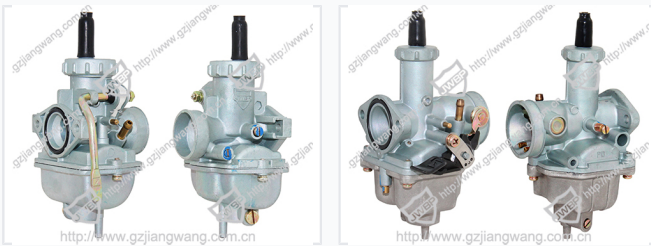

# Motorcycle Carburetor Fuel Delivery System

This motorcycle carburetor optimizes fuel and air mixture for improved engine performance. It features adjustable jets and durable construction for reliable use across various motorcycle models.

## ADDITIONAL IMAGES

### High-Performance Fuel Delivery

This high-performance carburetor is precision-engineered to optimize fuel delivery and air-fuel mixture within motorcycle engines. Designed for durability and consistent reliability, it ensures smooth throttle response and enhanced power output across various operating conditions. The unit includes adjustable settings, allowing for fine-tuning to meet specific engine requirements and riding styles.

### Key Performance Features

- Precision-machined body
- Adjustable jet settings
- Optimized air-fuel mixture control
- Enhanced throttle response