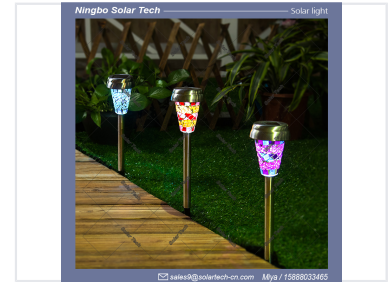

# Mosaic Glass Solar Garden Light

This mosaic glass solar garden light features durable metal construction. It automatically turns on at dusk and off at dawn, providing hassle-free illumination.

### Elegant Mosaic Illumination

These mosaic glass solar garden lights combine aesthetic appeal with durable outdoor functionality. Featuring a waterproof and anti-leakage design, these lights are built to withstand rain while adding a sophisticated glow to your pathways or patios. They operate automatically by solar energy, ensuring hassle-free lighting from dusk until dawn.

### Construction Materials

- Durable metal construction
- Decorative mosaic glass shade