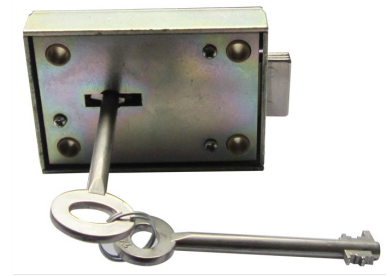

Mortise Lock with Key

This mortise lock features a rectangular body and comes with a key for operation. It is suitable for securing doors and drawers in various applications.

Product Overview

Professional Mortise Lock Solution

This high-quality mortise lock is designed for reliable security in residential or commercial door applications. Featuring a durable metallic construction, it offers robust performance and consistent operation. The included key mechanism ensures secure access control, making it an ideal choice for standard door installations.

Technical Details

Lock Type	Mortise Lock
Finish	Metallic
Primary Application	Door Security, Drawer Security