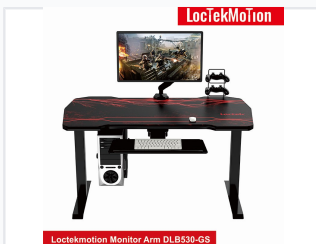

ADDITIONAL IMAGES

Overview

Ergonomic Gaming Performance

This monitor arm is specifically engineered for gaming setups, combining a striking red and black aesthetic with functional performance. It features integrated gaming lights and USB ports to enhance your workspace connectivity. The adjustable gas spring design helps maintain an ergonomically correct position, effectively reducing neck and eye strain during long gaming or work sessions.

Technical Specifications

Load Capacity

2 kg

Minimum Load

9 kg

Maximum Load

VESA Compatibility	75x75, 100x100
Supported Screen Size	17 - 30 inches
Tilt Range	-85° to 15°

Features & Installation

Installation Types

Clamp • Grommet

Gaming Enhancements

- Integrated Red Lighting
- Dual USB Charging Ports