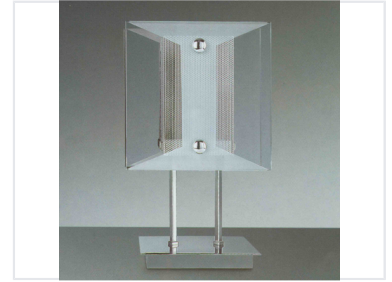

Modern Rectangular Shade Desk Lamp

This modern desk lamp features a rectangular shade with a frosted panel and mesh-like pattern. It is supported by cylindrical metal rods and a square metal base.

Product Overview

Minimalist Contemporary Illumination

The Modern Rectangular Shade Desk Lamp offers a sophisticated lighting solution for professional workspaces. Featuring a minimalist design, it combines a sleek metallic structure with a unique rectangular shade that utilizes a translucent panel and textured mesh layering. This piece provides both functional task lighting and a refined aesthetic appeal suitable for modern office or architectural settings.

Design and Materials

| | |
|--------------------|-----------------------------|
| Shade Construction | Acrylic and Mesh Composite |
| Base Design | Square Metallic Base |
| Support Mechanism | Dual Cylindrical Metal Rods |

Features

Lighting Aesthetics

- Frosted translucent panel
- Integrated mesh pattern
- Minimalist silhouette

| | |
|-------------------|---------------------------------|
| Mounting Hardware | Visible Fasteners, Bolt Secured |
|-------------------|---------------------------------|