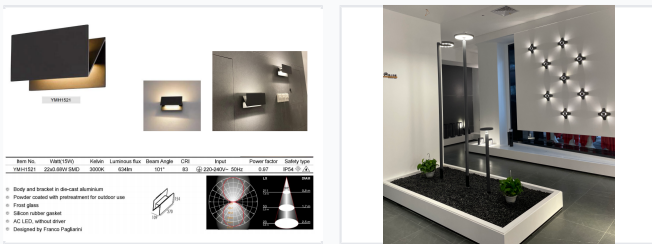

Modern Outdoor LED Garden Light

This modern garden light features an aluminum body and IP65 rating for outdoor use. It is ideal for illuminating patios, gardens, driveways, and carports.

ADDITIONAL IMAGES

Product Overview

Modern Outdoor Lighting Solutions

This collection of modern outdoor garden lights features a sleek, minimalist design perfect for enhancing residential and commercial landscapes. Constructed from durable die-cast aluminum with a weather-resistant powder-coated finish, these fixtures are built for longevity in outdoor environments. With options ranging from path lights to wall-mounted styles, they provide ambient illumination while utilizing energy-efficient LED technology.

Body Material	Die-cast aluminium
Finish	Powder coated with pretreatment
Diffuser	Frost glass
Sealing	Silicon rubber gasket

Dimensions

Dimensions (LxHxW)	109 x 270 x 154 mm
--------------------	--------------------