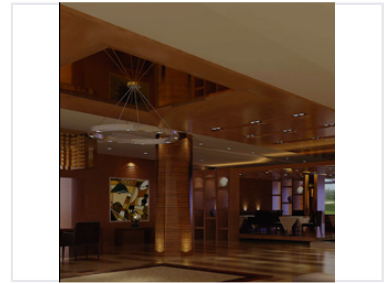

# Modern Lobby Reception Area Furniture Set

This furniture set is designed for hotel lobby and reception areas. It features modern seating arrangements complemented by artwork and warm color tones.

### Modern Lobby Reception Area Furniture Set

This modern reception furniture set is designed to create an inviting and professional atmosphere for commercial lobbies, hotels, and corporate offices. The collection features a cohesive aesthetic with warm color tones and natural wooden textures that enhance the architectural appeal of any space. Engineered for high-traffic environments, this set provides both comfort and durability for guests and visitors.