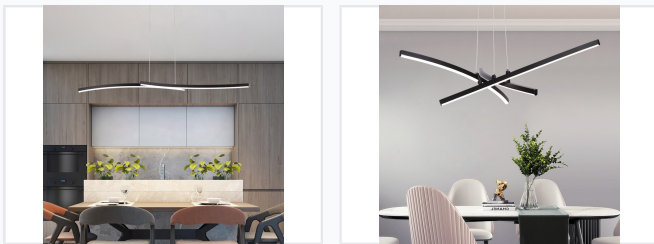

ADDITIONAL IMAGES

Product Overview

Modern LED Lighting Solution

This modern LED pendant light features a unique, intersecting linear design crafted from durable aluminium and iron. Designed for contemporary interior spaces, this fixture provides bright, even illumination suitable for dining rooms, living spaces, and kitchens. With its energy-efficient LED technology and adjustable suspension cables, it offers both a minimalist aesthetic and practical, long-lasting performance.

Technical Details

Available Models

- PT6297
- WL7297
- CL3297

IP Rating

IP20

Construction Materials

Aluminium, Iron

Light Source

LED

Design & Aesthetics

Key Design Features

- Intersecting linear design
- Adjustable suspension cables
- Minimalist aesthetic
- Energy-efficient LED technology

Available Finishes

Black, White