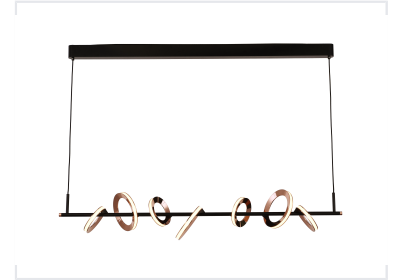

Modern LED Pendant Light for Home

This modern LED pendant light is designed for residential spaces. It provides energy-efficient illumination and a stylish, contemporary aesthetic.

ADDITIONAL IMAGES

Product Overview

A sleek, contemporary pendant lamp featuring interconnected geometric shapes, designed to enhance modern interior decor.

Modern Elegance for Residential Spaces

This modern LED pendant lamp is designed to bring a contemporary aesthetic to residential interiors. Featuring a sleek, linear black bar combined with interconnected geometric shapes in a gold finish, it serves as both a functional lighting fixture and a decorative centerpiece. The integrated energy-efficient LED source provides warm white ambient illumination, making it an ideal choice for bedrooms, living rooms, and dining areas.

Design & Construction

Materials

- Metal
- Acrylic

Finish

Black • Gold

Design Style

Modern, Minimalist, Contemporary, Geometric

Lighting Performance

Light Source	Integrated LED
Color Temperature	Warm White

Installation & Usage

Ideal Applications	Bedroom, Living Room, Dining Area
Installation	Suspended by thin cables with adjustable height settings.