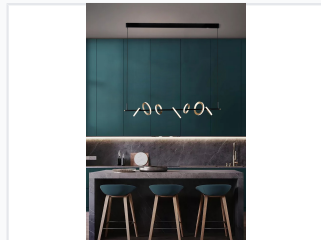

Modern LED Pendant Light for Home

This modern LED pendant light is designed for residential spaces. It provides energy-efficient illumination and a stylish, contemporary aesthetic.

ADDITIONAL IMAGES

Product Overview

A sleek, contemporary pendant lamp featuring interconnected geometric shapes, designed to enhance modern interior decor.

Modern Elegance for Residential Spaces

This modern LED pendant lamp is designed to bring a contemporary aesthetic to residential interiors. Featuring a sleek, linear black bar combined with interconnected geometric shapes in a gold finish, it serves as both a functional lighting fixture and a decorative centerpiece. The integrated energy-efficient LED source provides warm white ambient illumination, making it an ideal choice for bedrooms, living rooms, and dining areas.

Design & Construction

Materials

- Metal
- Acrylic

Finish

Black • Gold

Design Style

Modern, Minimalist, Contemporary, Geometric

Lighting Performance

Light Source	Integrated LED
Color Temperature	Warm White

Installation & Usage

Ideal Applications	Bedroom, Living Room, Dining Area
Installation	Suspended by thin cables with adjustable height settings.