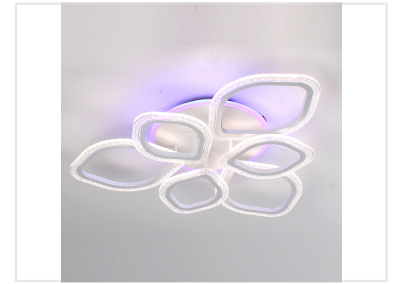

Modern LED Pendant Light Fixture

This modern LED pendant light features an energy-efficient design. Its sleek aesthetic provides both ambient and decorative lighting solutions for residential or commercial spaces.

ADDITIONAL IMAGES

Product Overview

Modern Illumination Solution

This modern LED pendant light fixture combines a sleek, durable aluminum and acrylic construction with advanced lighting control. Featuring a unique, abstract design, it offers dimmable brightness and adjustable color temperatures to suit any ambiance, from warm relaxation to bright, focused lighting. Ideal for residential or commercial interiors, this fixture provides energy-efficient performance with a contemporary aesthetic.

Technical Specifications

Luminous Efficiency

70 lm/w
Min Efficiency

90 lm/w
Max Efficiency

Dimensions	D650mm x H120mm
Power	198 W
Voltage Range	180-265V

Lighting Performance

Lighting Features

- Dimmable (10-100%)
- CCT Changeable (2800-7000K)
- Night light mode
- Remote control included