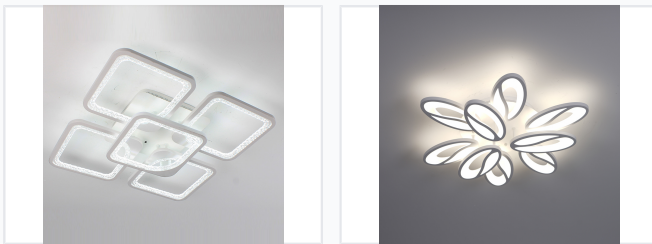

Modern LED Pendant Light Fixture

This modern LED pendant light features an energy-efficient design. Its sleek aesthetic provides both ambient and decorative lighting solutions for residential or commercial spaces.

ADDITIONAL IMAGES

Product Overview

Modern Illumination Solution

This modern LED pendant light fixture combines a sleek, durable aluminum and acrylic construction with advanced lighting control. Featuring a unique, abstract design, it offers dimmable brightness and adjustable color temperatures to suit any ambiance, from warm relaxation to bright, focused lighting. Ideal for residential or commercial interiors, this fixture provides energy-efficient performance with a contemporary aesthetic.

Technical Specifications

Luminous Efficiency

70 lm/w
Min Efficiency

90 lm/w
Max Efficiency

Dimensions	D650mm x H120mm
Power	198 W
Voltage Range	180-265V

Lighting Performance

Lighting Features

- Dimmable (10-100%)
- CCT Changeable (2800-7000K)
- Night light mode
- Remote control included