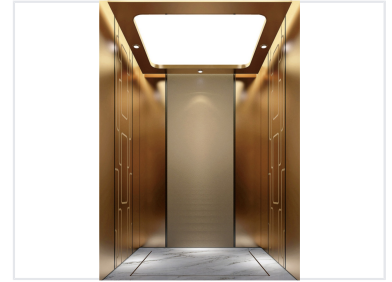

# Modern Elevator Cabin with Geometric Gold Walls

This elevator cabin features gold-toned walls with geometric patterns. Its design includes a textured back panel and light marble flooring.

### Sophisticated Modern Design

This modern elevator cabin offers a luxurious aesthetic suitable for high-end commercial and residential buildings. Featuring striking gold-toned walls with intricate geometric patterns, the cabin creates an immediate impression of elegance and quality. The interior is balanced by a neutral textured back panel and a bright, integrated ceiling lighting system, ensuring both style and functionality.