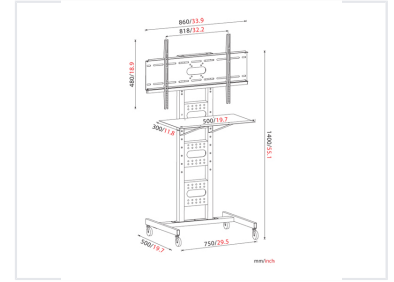

# Mobile TV Cart Stand with Shelf

This mobile TV cart stand is designed for flat panel TVs. It features a sturdy metal frame with adjustable height settings, integrated cable management, a shelf, and locking caster wheels.

### Professional Mobile TV Cart

This mobile TV cart is designed for commercial and professional environments, supporting screens ranging from 37 to 60 inches. Constructed from high-gauge cold-rolled steel, it provides a robust and stable foundation for your display equipment. The unit includes an integrated shelf for AV components and is built for easy mobility, making it an ideal solution for conference rooms, classrooms, and trade shows.

## Technical Specifications

Compatible Screen Size	37" - 60"
Max Load Capacity	60 kg
Max VESA Pattern	800 x 400
Total Height	1483 mm
Material	High gauge cold rolled steel
Available Finishes	Silver, Black

### Shipping Quantities

Container Type	Quantity
20' Container	543
40' Container	1096

Carton Dimensions	124 x 32.5 x 13 cm
Net Weight	16 kg
Gross Weight	17.6 kg